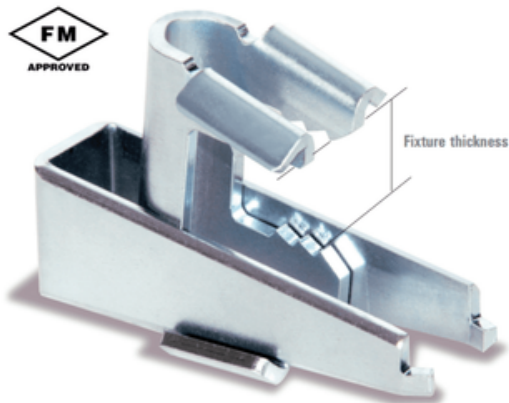

FLM16-A4

FLANG CLAMPS

ZINC FLAKE (ZF)

THREAD SIZE

PRODUCT CODE

M8

FLM08ZF

M10

FLM10ZF

M12

FLM12ZF

M16

FLM16ZF

STEEL BEAM CLAMP

PRE-GALVANISED (PG)

THREAD SIZE

TKM4-M16

SET- FLANG CLAMP

SET- FLANG CLAMP

COMES WITH M10 SWIVEL ATTACHMENT
SW10
flang clamp, hex nut, rod connector ,swivel attachment
& stud bolt zinc plated

CODE

SET-FL-SW10

SET- FLANG CLAMP

COMES WITH M10 SWIVEL ATTACHMENT
SW10 AND THREAD ROD BALL M8
flang clamp,hex nut, rod connector,swivel attachment &
stud bolt zinc plated