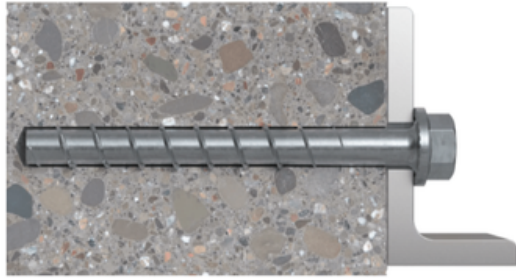

CONCRETE SCREWS / THUNDERBOLTS

ULTRACUT CONCRETE SCREWS

LENGTH

PRODUCT CODE

8X70MM

FBS870

8X80MM

FBS880

8X90MM

FBS890

8X110MM

FBS8110

10X70MM

FBS1070

10X90MM

FBS1090

10X100MM

FBS10100

10X120MM

FBS10120

10X140MM

FBS10140

10X160MM

FBS10160

12X85MM

FBS1285

12X110MM

FBS12110

14X120MM

FBS14120

14X125MM

FBS14125