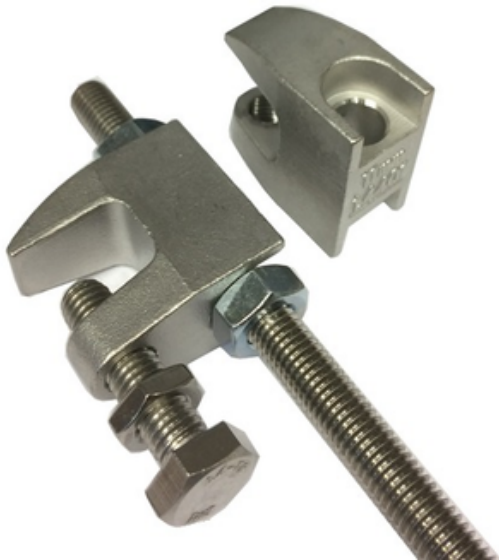

SWIVEL HANGERS

THREAD SIZE	PRODUCT CODE
M6	SBH08
M8	SBH10
M10	SBH12

SWIVEL HANGERS ATTACHMENT
LINDAPTER - M10 SWIVEL ATTACHMENT
PRODUCT CODE - SW10

FLANG CLAMPS

BRIGHT ZINC PLATED (BZP)

THREAD SIZE

PRODUCT CODE

STAINLESS STEEL (A316/A4)

THREAD SIZE

PRODUCT CODE

M8

FLM08-A4

M10

FLM10-A4

M16