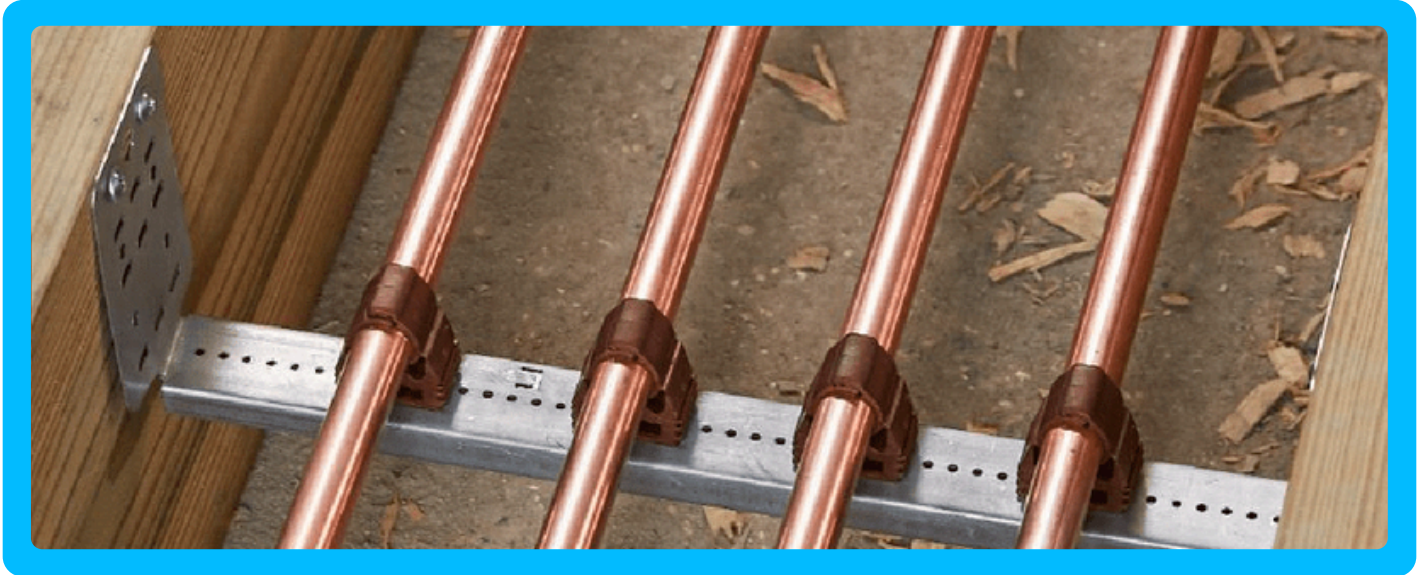

Pipe Clamps

0121 270 8507

SALES@DIRECTCHANNEL.UK.COM